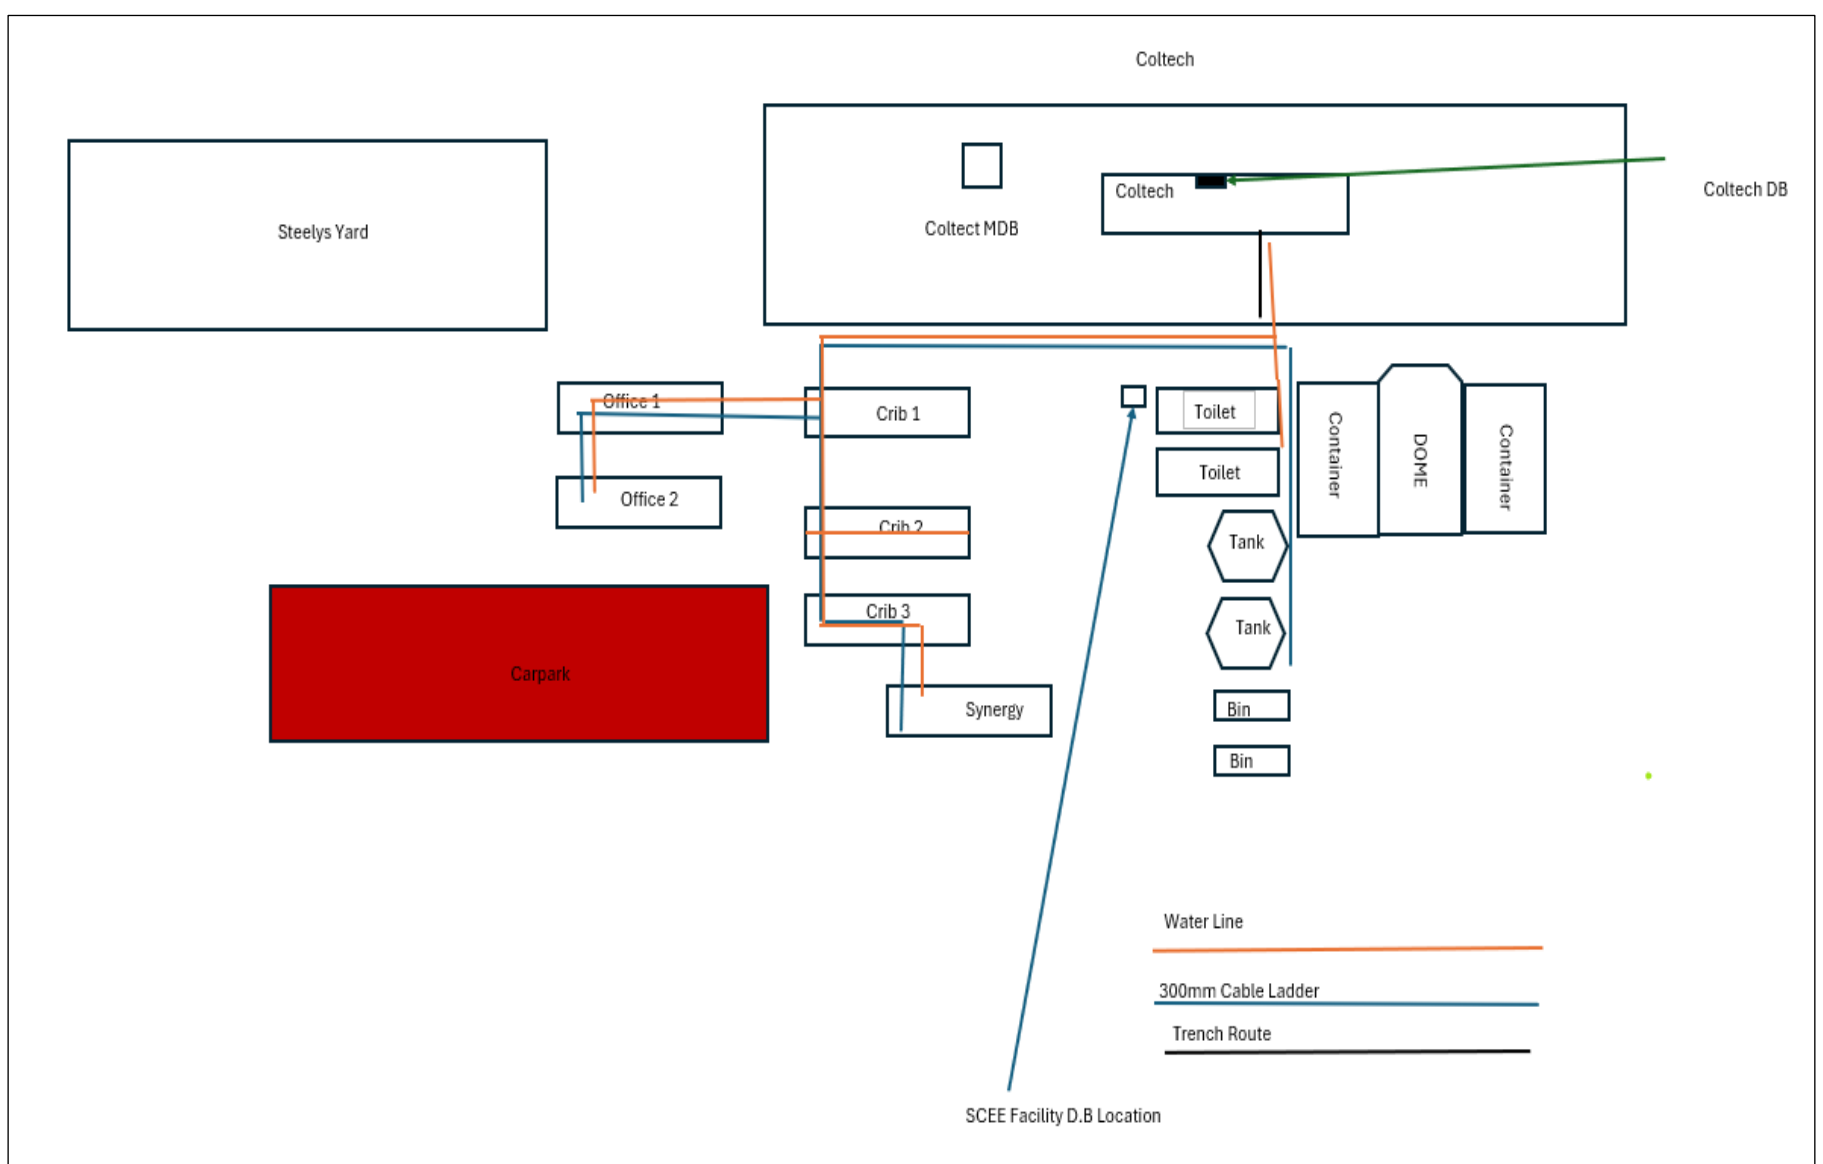

CBESS Switch yard area Car park Setting Commencement 27th September 2024

The switchyard site office/crib area car park facilities are set up and will operate from 27th September.

The following principles apply to the switchyard site office /crib area car park:

- All LV vehicles shall reverse park.
- Remember to follow the pedestrian walking path area when entering or exiting the car park.
- Driving speed limit: 10 km/h.
- Location of the parking area is shown below

DO NOT REMOVE FROM NOTICEBOARDS BEFORE [Insert Date]